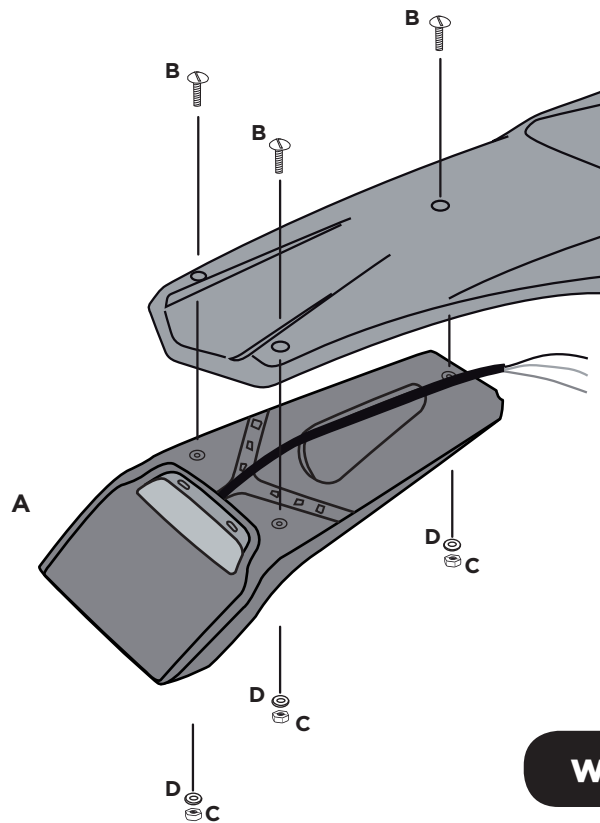

LED TAIL LIGHT
LED PORTAFARO

ACERBIS PARTS

A - (1 pcs.)

B - (3 pcs.)

C - (3 pcs.)

D - (3 pcs.)

WARNING! MAX 16V DC

WARNING! Of road motorcycle lights regularly fail through vibration. Always check your lights before riding at night.
 Be sure you follow the installation instructions exactly. If the headlamps fall off, it can jam the front wheel. Do not secure cables with number plate mounting straps. Use the guides provided. Before riding, check that all cables, hoses, and controls function properly. The rubber mounting straps are subject to deterioration from atmospheric pollutants. Always inspect them before riding. Never ride unless all four are properly installed and in good condition.