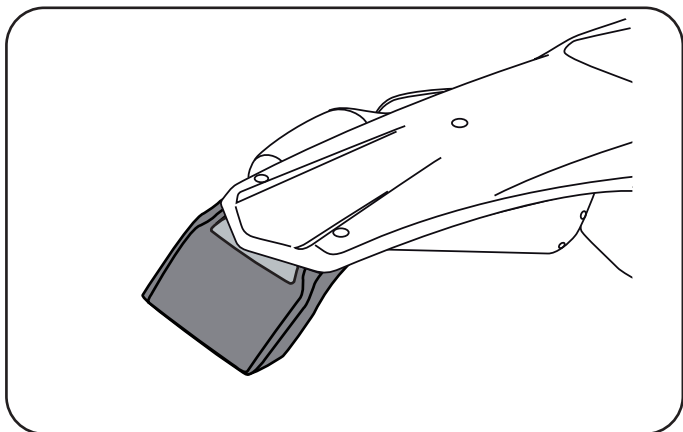

LED TAIL LIGHT
LED PORTAFARO

ACERBIS PARTS

A - (1 pcs.)

B - (3 pcs.)

C - (3 pcs.)

D - (3 pcs.)

WARNING! MAX 16V DC

WARNING! Of road motorcycle lights regularly fail through vibration. Always check your lights before riding at night.
 Be sure you follow the installation instructions exactly. If the headlamps fall off, it can jam the front wheel. Do not secure cables with number plate mounting straps. Use the guides provided. Before riding, check that all cables, hoses, and controls function properly. The rubber mounting straps are subject to deterioration from atmospheric pollutants. Always inspect them before riding. Never ride unless all four are properly installed and in good condition.