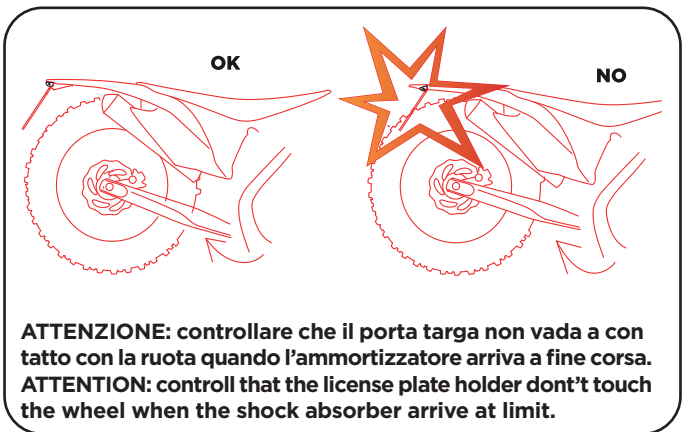

LED TAIL LIGHT
LED PORTAFARO

ACERBIS PARTS

A - (1 pcs.)

B - (3 pcs.)

C - (3 pcs.)

D - (3 pcs.)

WARNING! MAX 16V DC

WARNING! Of road motorcycle lights regularly fail through vibration. Always check your lights before riding at night.
 Be sure you follow the installation instructions exactly. If the headlamps fall off, it can jam the front wheel. Do not secure cables with number plate mounting straps. Use the guides provided. Before riding, check that all cables, hoses, and controls function properly. The rubber mounting straps are subject to deterioration from atmospheric pollutants. Always inspect them before riding. Never ride unless all four are properly installed and in good condition.